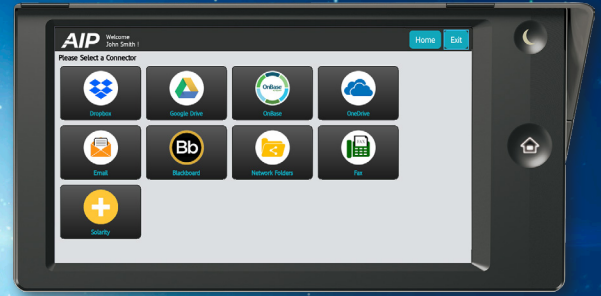

AIP CORE

Simplify and streamline key business workflows with a suite of connectors designed for Sharp Multifunction Printers (MFP) to help organizations provide a secure integrated document scanning and print experience.

Fax Connector

The **New** Fax connector allows users to send scanned documents via a fax gateway with options to include recipient/subject and memo details.

DropBox Connector*

The DropBox connector enables users to access content from their DropBox account and print or scan documents directly from Sharp MFPs.

Network Folders Connector

The Network Folders connector helps to secure and conveniently scan documents to network share or home folders.

OneDrive Connector*

The OneDrive connector allows users to access content from their OneDrive account and print or scan files directly from Sharp MFPs.

Solarity Connector*

The **New** Solarity connector enables users to scan documents and store files in the Solarity medical record indexing solutions system.

OnBase*

The OnBase connector is seamlessly integrated with OnBase enterprise content management solution to enable users to scan documents directly into OnBase to help streamline industry specific business processes.